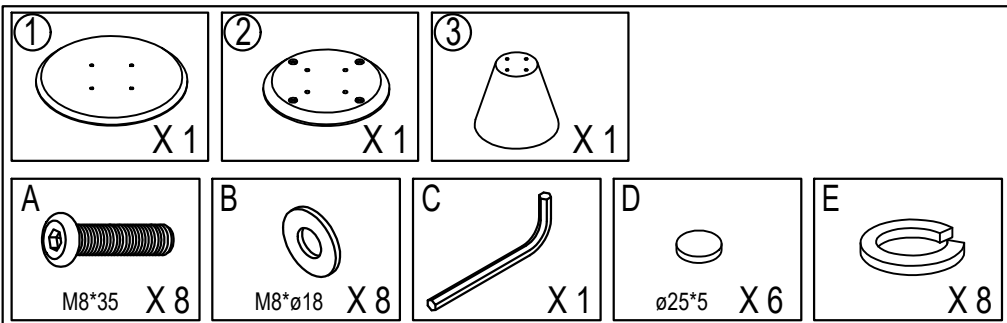

# ASSEMBLY INSTRUCTIONS

DINING TABLE MODEL#: ACTM2103

1

2