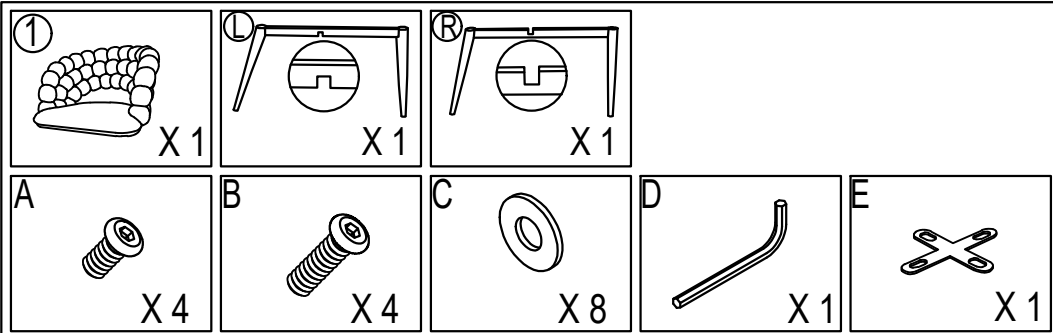

# ASSEMBLY INSTRUCTIONS

DINING CHAIR MODEL#: UDC23021

1

2