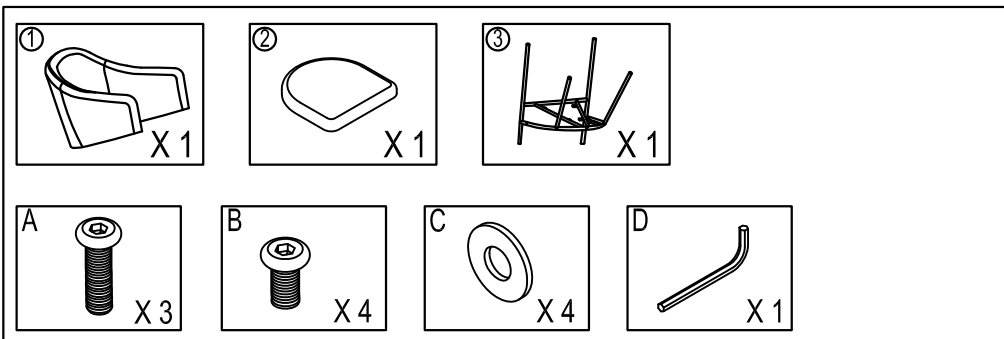

# ASSEMBLY INSTRUCTIONS

DINING CHAIR MODEL# : UDC8158

1

2